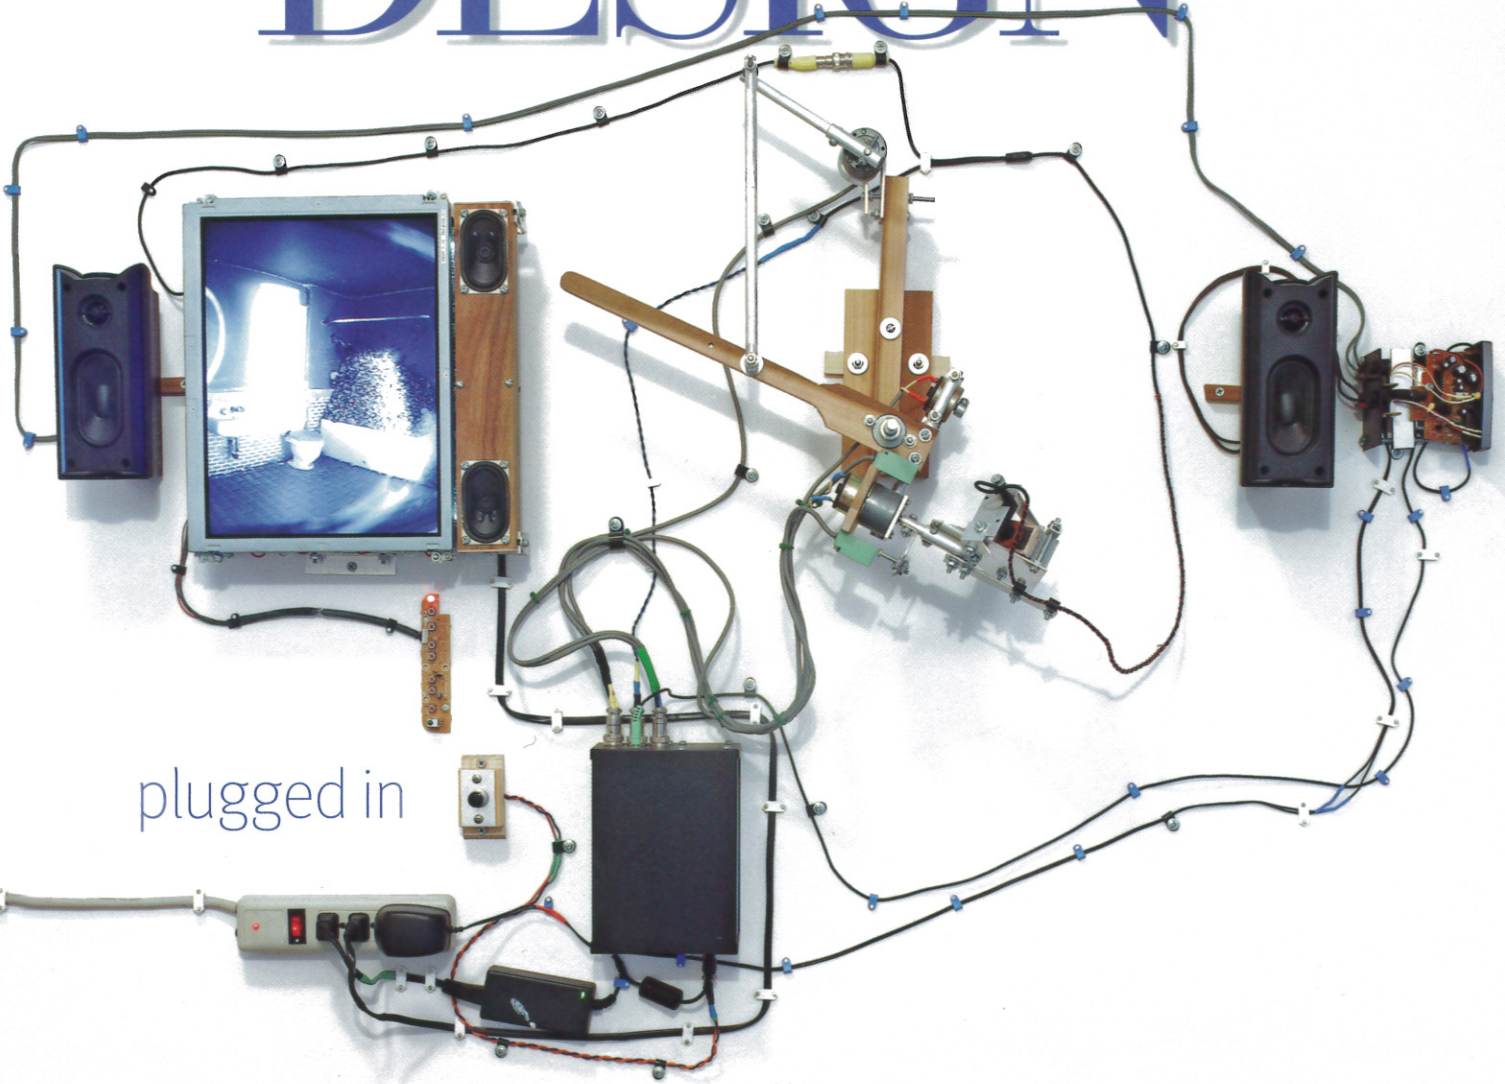

INTERIOR DESIGN

JUNE
2011

plugged in

Sue Architekten

project Gmoa Keller, Vienna.

standout At this expanded 1858 tavern, the cellar's brick vault remains, while larch paneling and a jungle-patterned theater curtain were added.