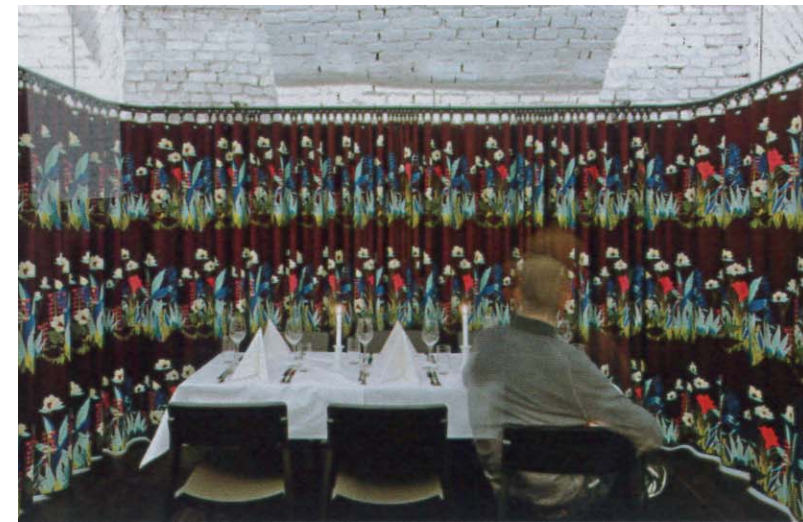

INTERIOR DESIGN

JUNE
2011

plugged in

Sue Architekten

project Gmoa Keller, Vienna.

standout At this expanded 1858 tavern, the cellar's brick vault remains, while larch paneling and a jungle-patterned theater curtain were added.